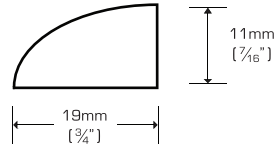

Base Shoe

Baseboard

Reducer

Stair Nosing