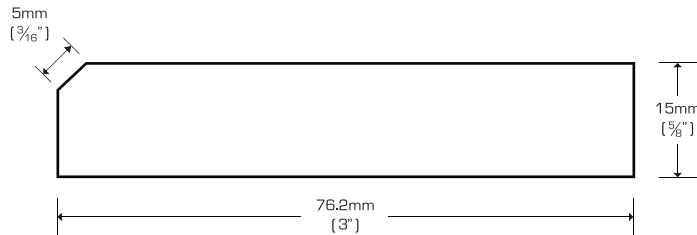

Base Shoe

Baseboard

Reducer

Stair Nosing