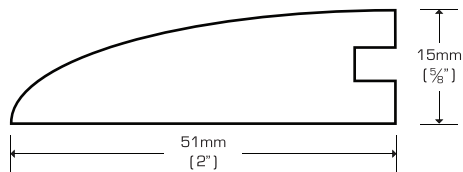

Base Shoe

Baseboard

Reducer

Stair Nosing