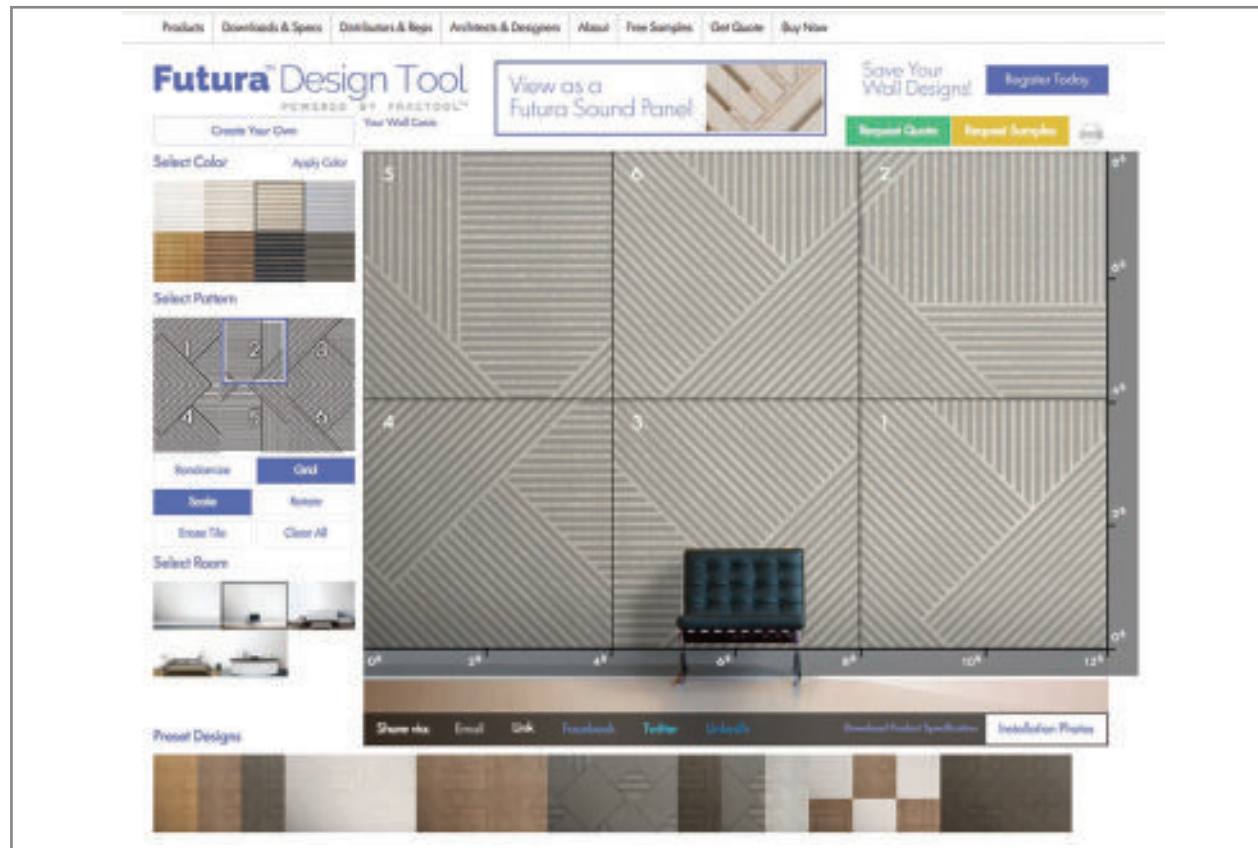

Design a **Futura**[®] or **FuturaSound**[®] Wall
online tool: design.plyboo.com/futura

- 6 unique patterns (1, 2, 3 are foundation designs) 4, 5, 6 mirror the foundation patterns to create dynamic images
- Develop unique compositions working with repeating, randomized or rotating panels
- Ideal for wall, ceiling, and millwork applications offering ease of use in many concepts
- 8 beautiful colors available: use one color or multiple colors in your layout
- Standard panel is class C, class A or B available by request
- Easy installation with z-clip or similar system, can be used in 4' x 4' lay in ceiling grids or screw to ceiling structure
- FSC available, EPD and Life-Cycle Analysis
- All panels are 3/4" x 47 3/4" x 47 3/4" 100% Realcore[®] Plyboo[®] bamboo
- All panels have face lines that are 1 1/4" wide, grooves that are 5/8" wide, cut-outs in FuturaSound are 5/8" wide and various lengths depending on the design pattern
- Solid border lines on FuturaSound are 2" from the edge of the panel at the perimeter and where there are solid lines in the design

Smith & Fong Plyboo[®]

394 Bel Marin Keys Blvd. #6 | Novato CA 94949 | 415.896.0577 | info@plyboo.com

Modular Architectural Wall System

by Smith & Fong Plyboo[®]

Futura®

Color: Greige Noir

FuturaSound®

Acoustically rated panels with .67 NRC rating

Color: Greige Noir