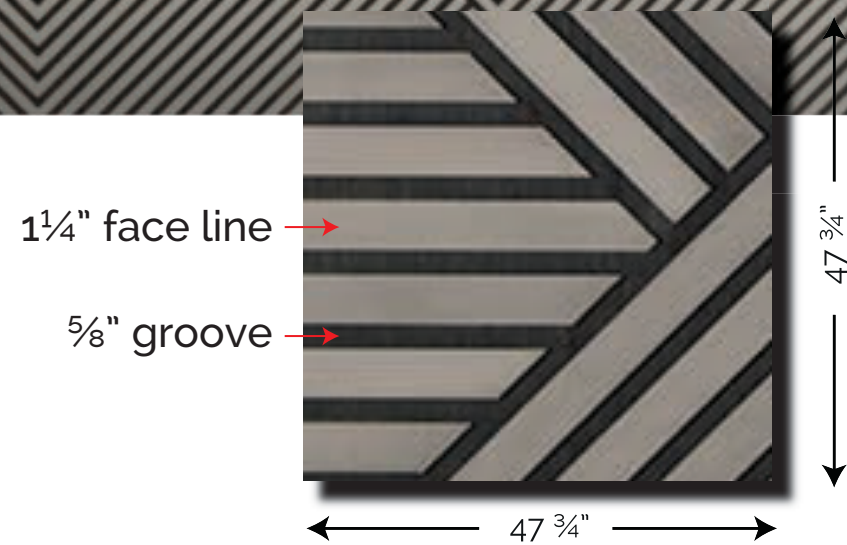

Futura®

FuturaSound®

Acoustically rated panels with .67 NRC rating