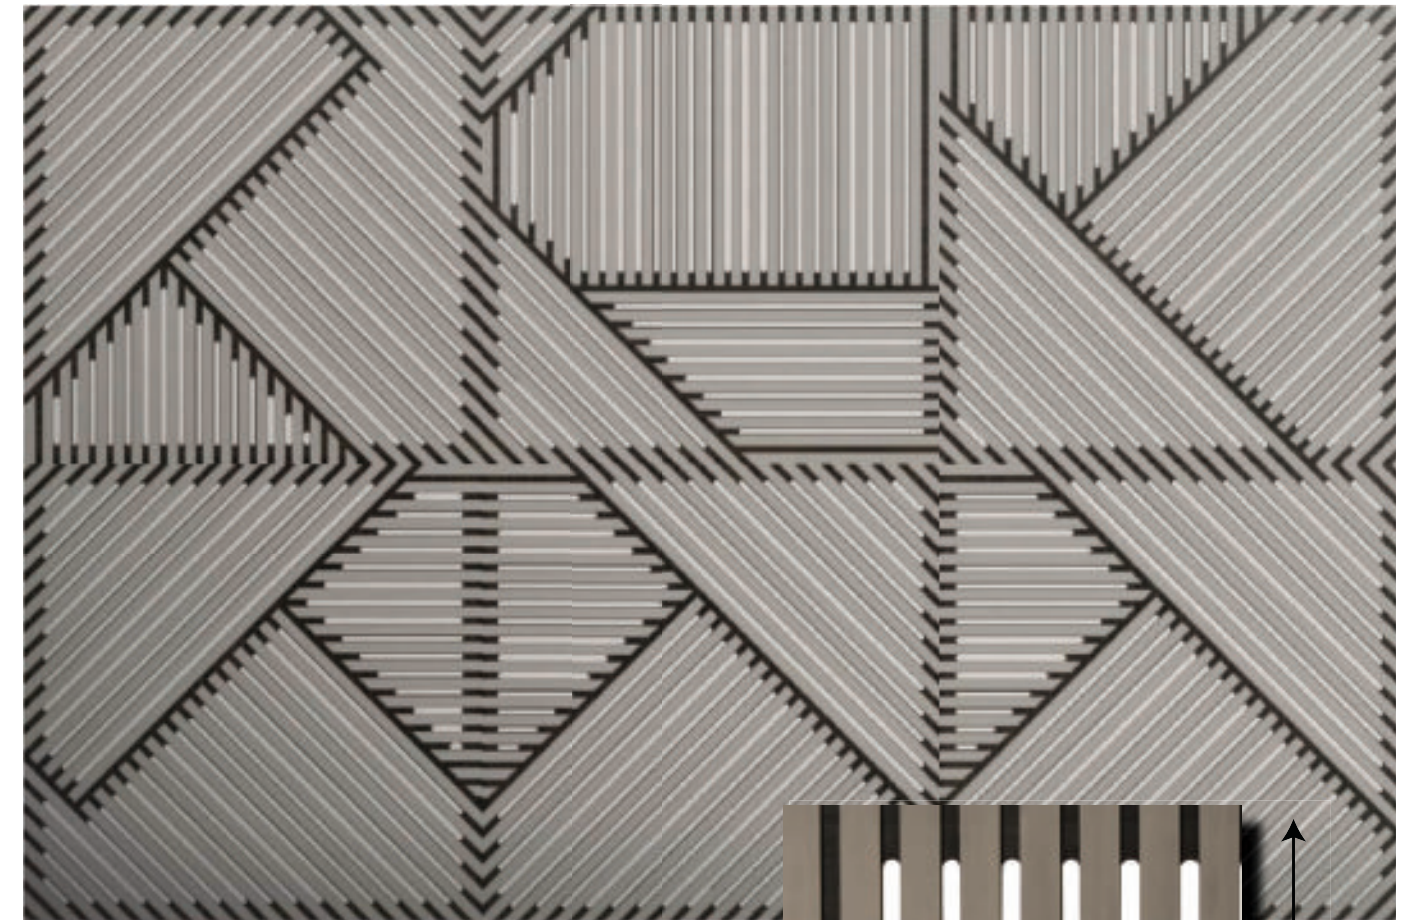

Design a **Futura**[®] or **FuturaSound**[®] Wall
online tool: design.plyboo.com/futura

- 6 unique patterns (1, 2, 3 are foundation designs) 4, 5, 6 mirror the foundation patterns to create dynamic images
- Develop unique compositions working with repeating, randomized or rotating panels
- Ideal for wall, ceiling, and millwork applications offering ease of use in many concepts
- 8 beautiful colors available: use one color or multiple colors in your layout
- Standard panel is class C, class A or B available by request
- Easy installation with z-clip or similar system, can be used in 4' x 4' lay in ceiling grids or screw to ceiling structure
- FSC available, EPD and Life-Cycle Analysis
- All panels are 3/4" x 47 3/4" x 47 3/4" 100% Realcore[®] Plyboo[®] bamboo
- All panels have face lines that are 1 1/4" wide, grooves that are 5/8" wide, cut-outs in FuturaSound are 5/8" wide and various lengths depending on the design pattern
- Solid border lines on FuturaSound are 2" from the edge of the panel at the perimeter and where there are solid lines in the design

Smith & Fong Plyboo[®]

394 Bel Marin Keys Blvd. #6 | Novato CA 94949 | 415.896.0577 | info@plyboo.com

Modular Architectural Wall System

by Smith & Fong Plyboo[®]

Futura®

Color: Greige Noir

FuturaSound®

Acoustically rated panels with .67 NRC rating

Color: Greige Noir