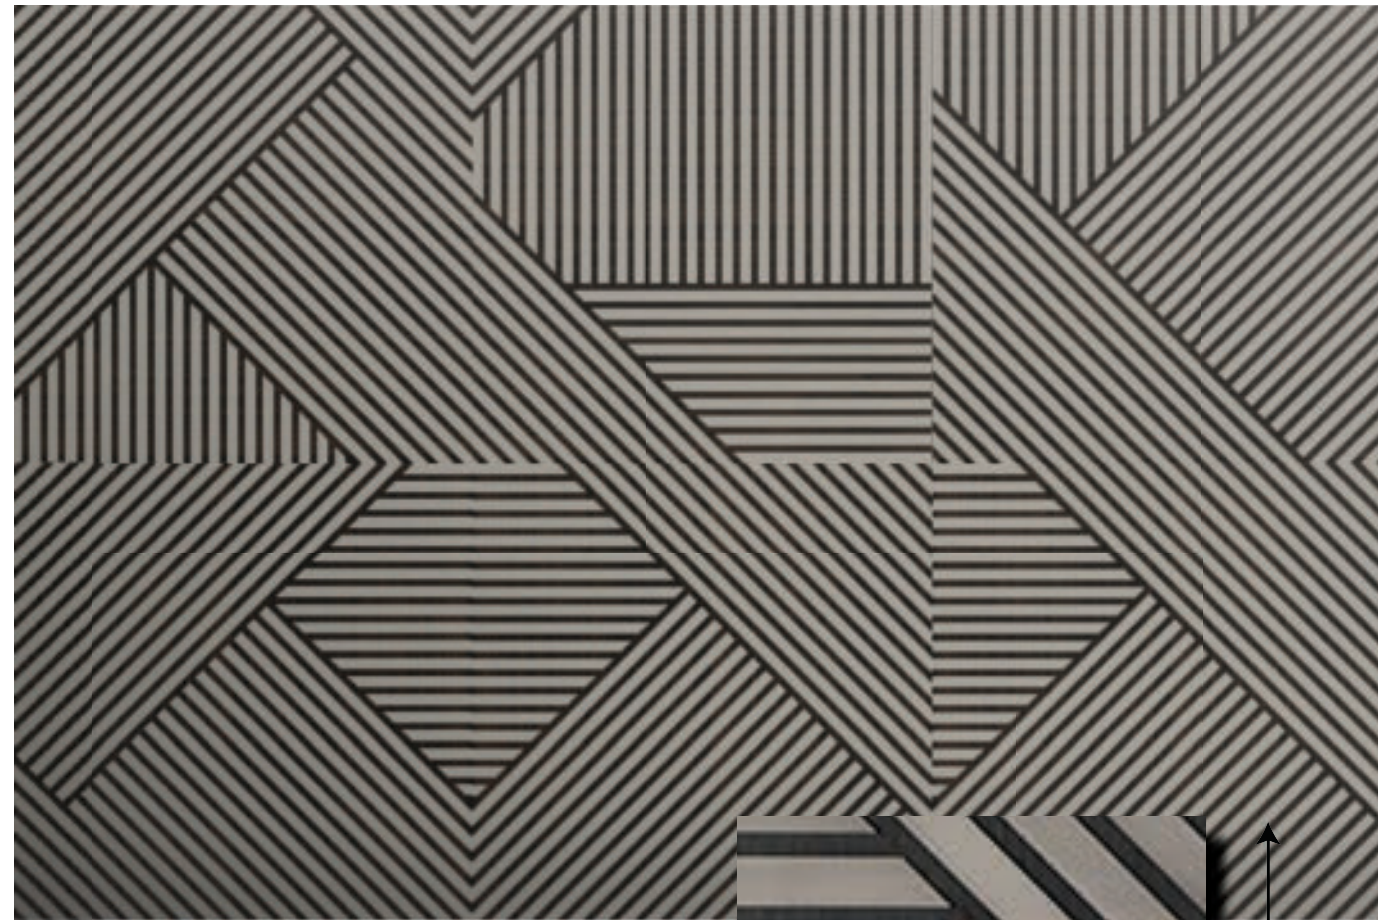

Futura®

Color: Greige Noir