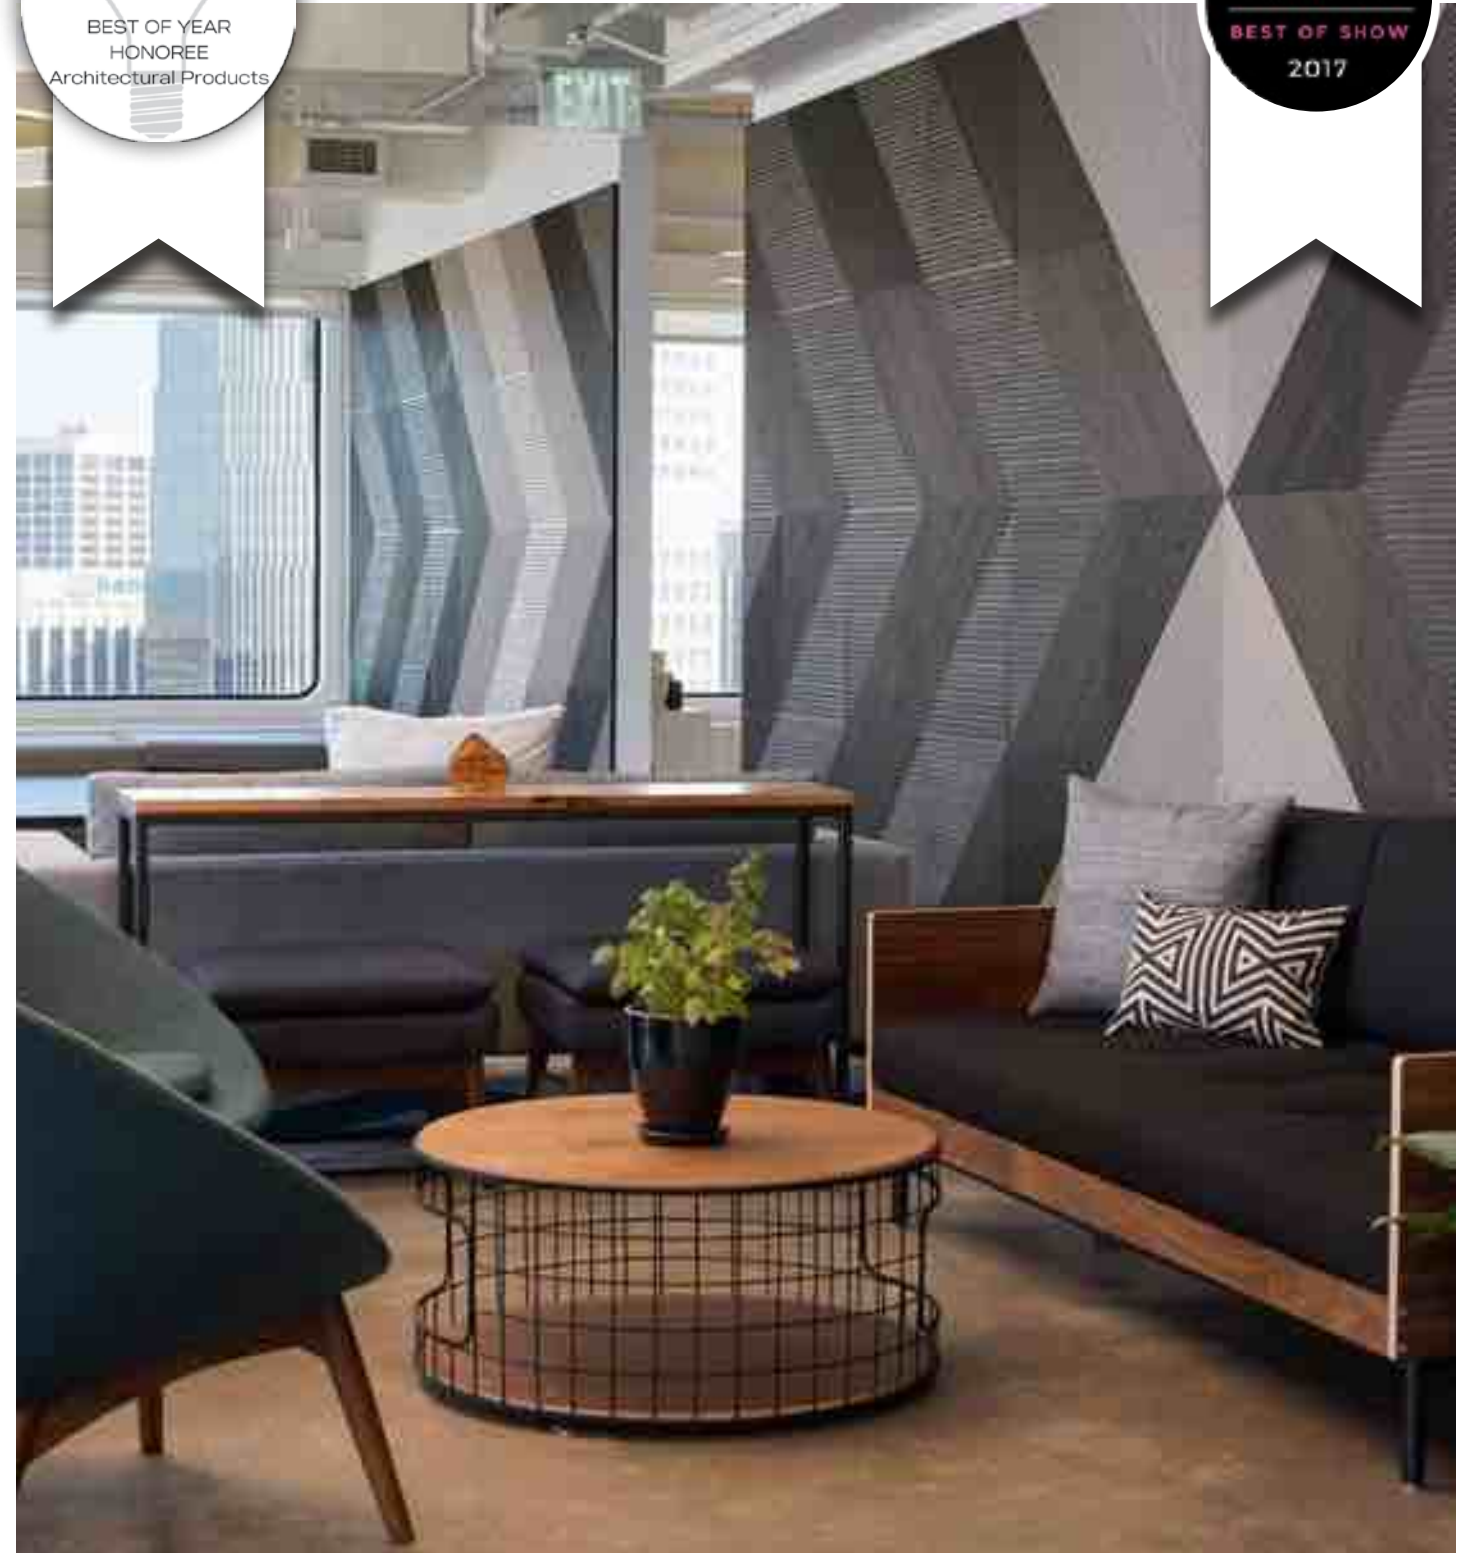

©Veronica Bean Photography and TPG Architects

Pattern: 1 & 2 repeated and rotated  
Crema

Pattern: 6, 4, & 1  
Amber

Patterns: ABCD  
Amber

Material: Plyboo RealCore® bamboo  
Dimensions: 24" x 24" x 34" or 609.6mm x 609.6mm x 863.6mm  
Fire Rating: Class C (Class B available) Geometry: Isosceles Triangles