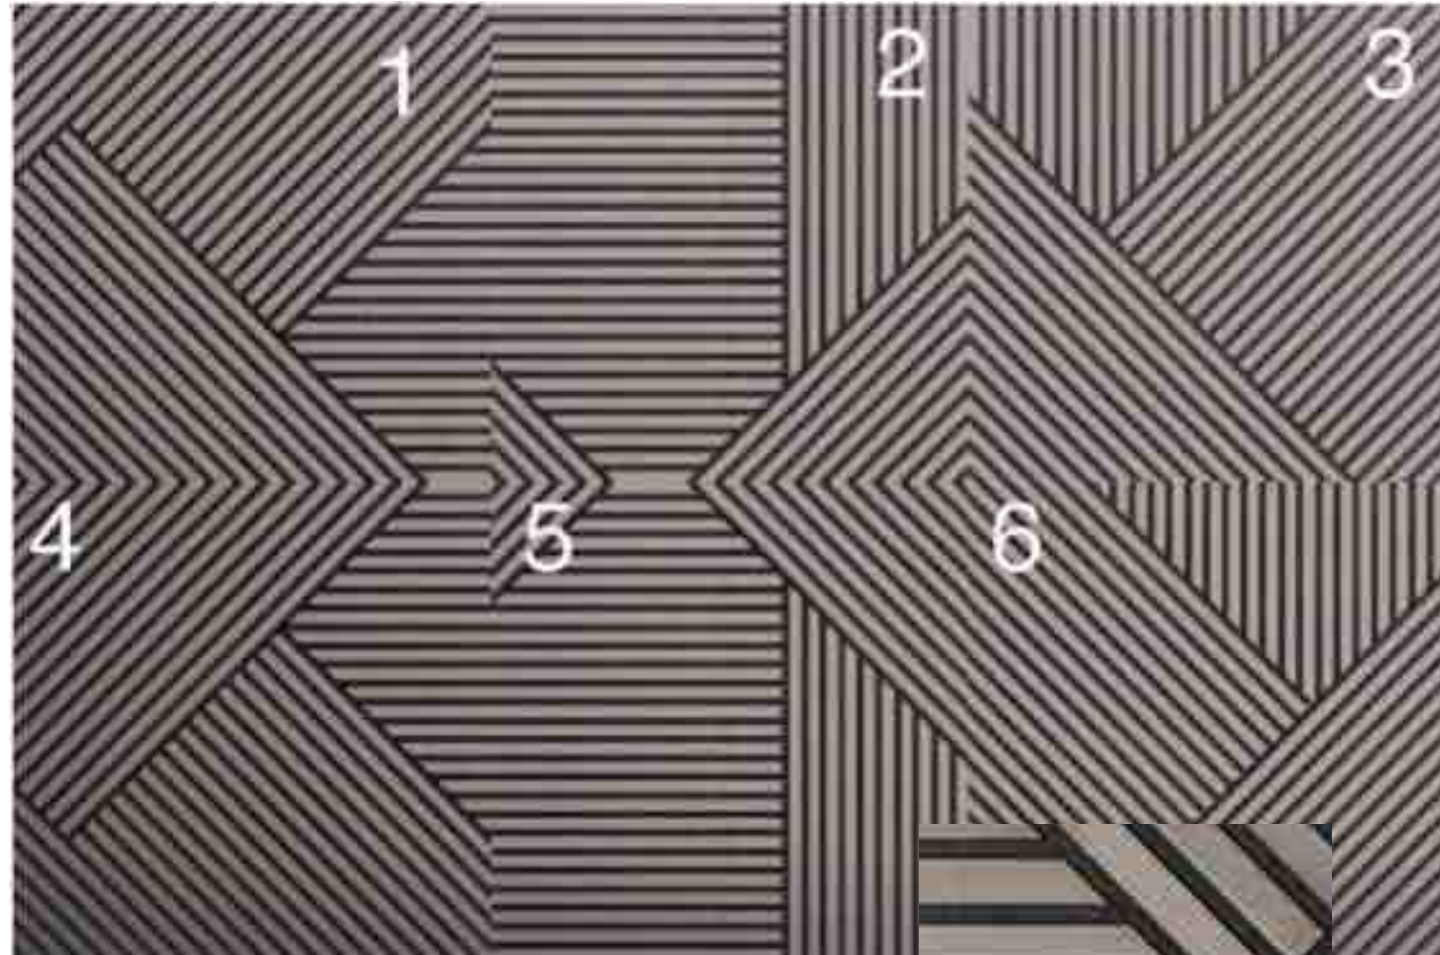

Color: Greige Noir

face line →
groove →