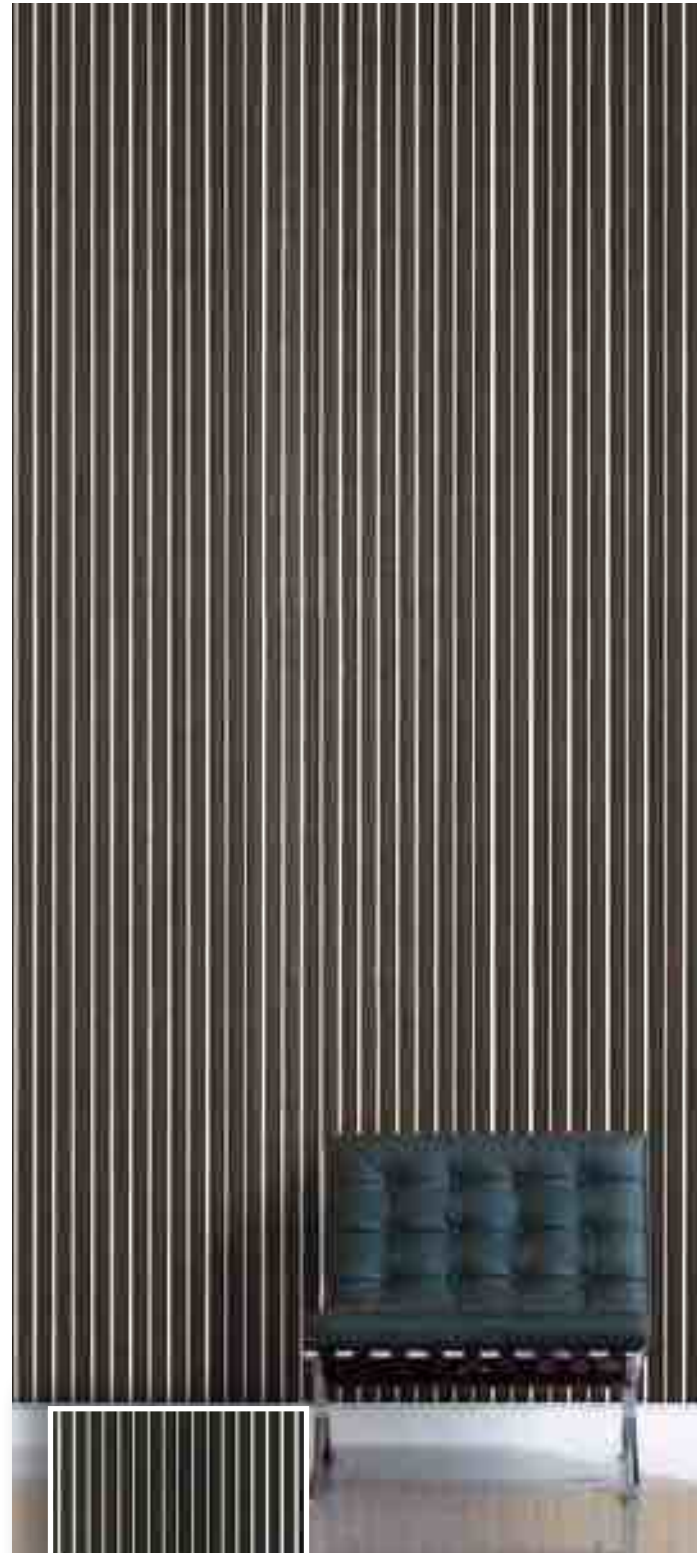

Material: Plyboo RealCore® bamboo  
Dimensions: 3/4" x 47 3/4" x 95 3/4" or 19mm x 1213mm x 2432mm  
Fire Rating: Class C (Class B available)

Style: BY15  
Greige Noir

Style: SL105  
Greige Noir

Style: BY105  
Silver Noir