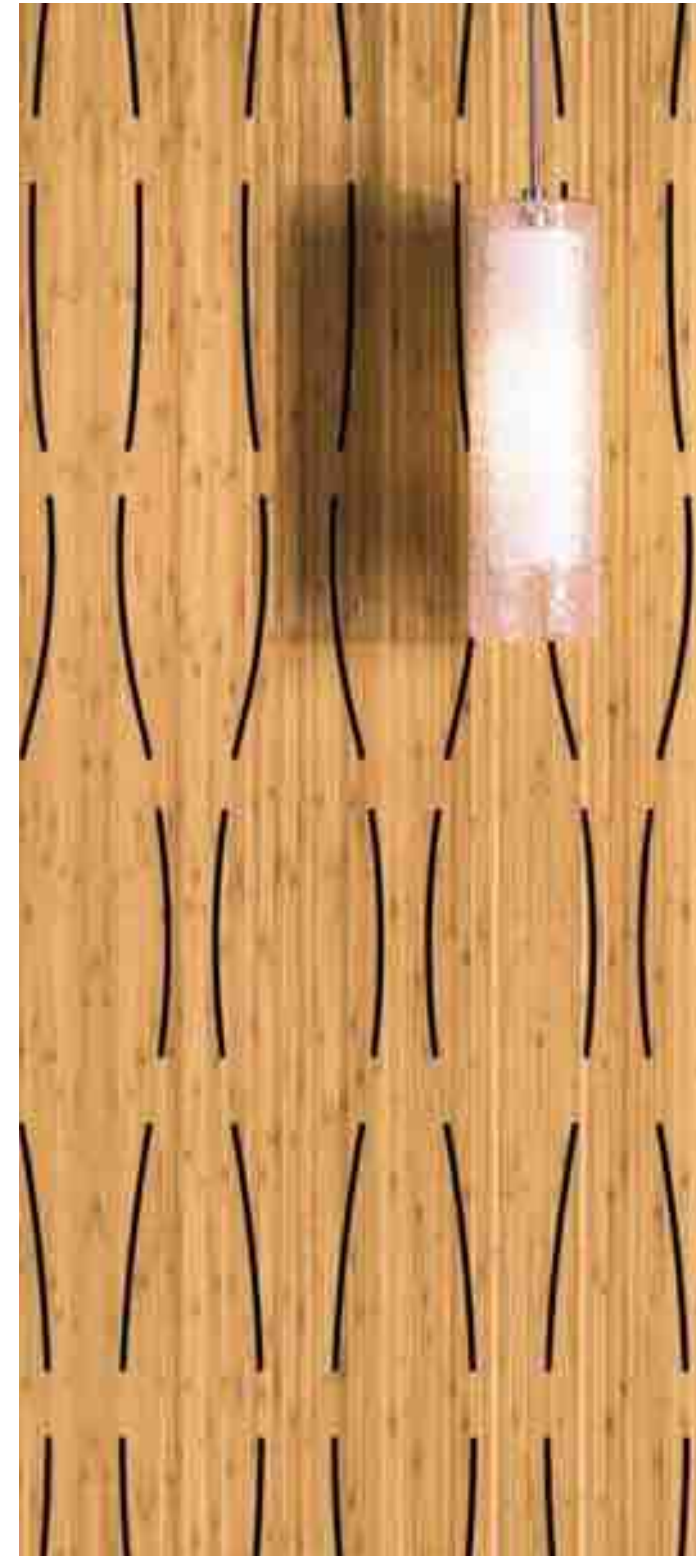

Style: A6
Amber