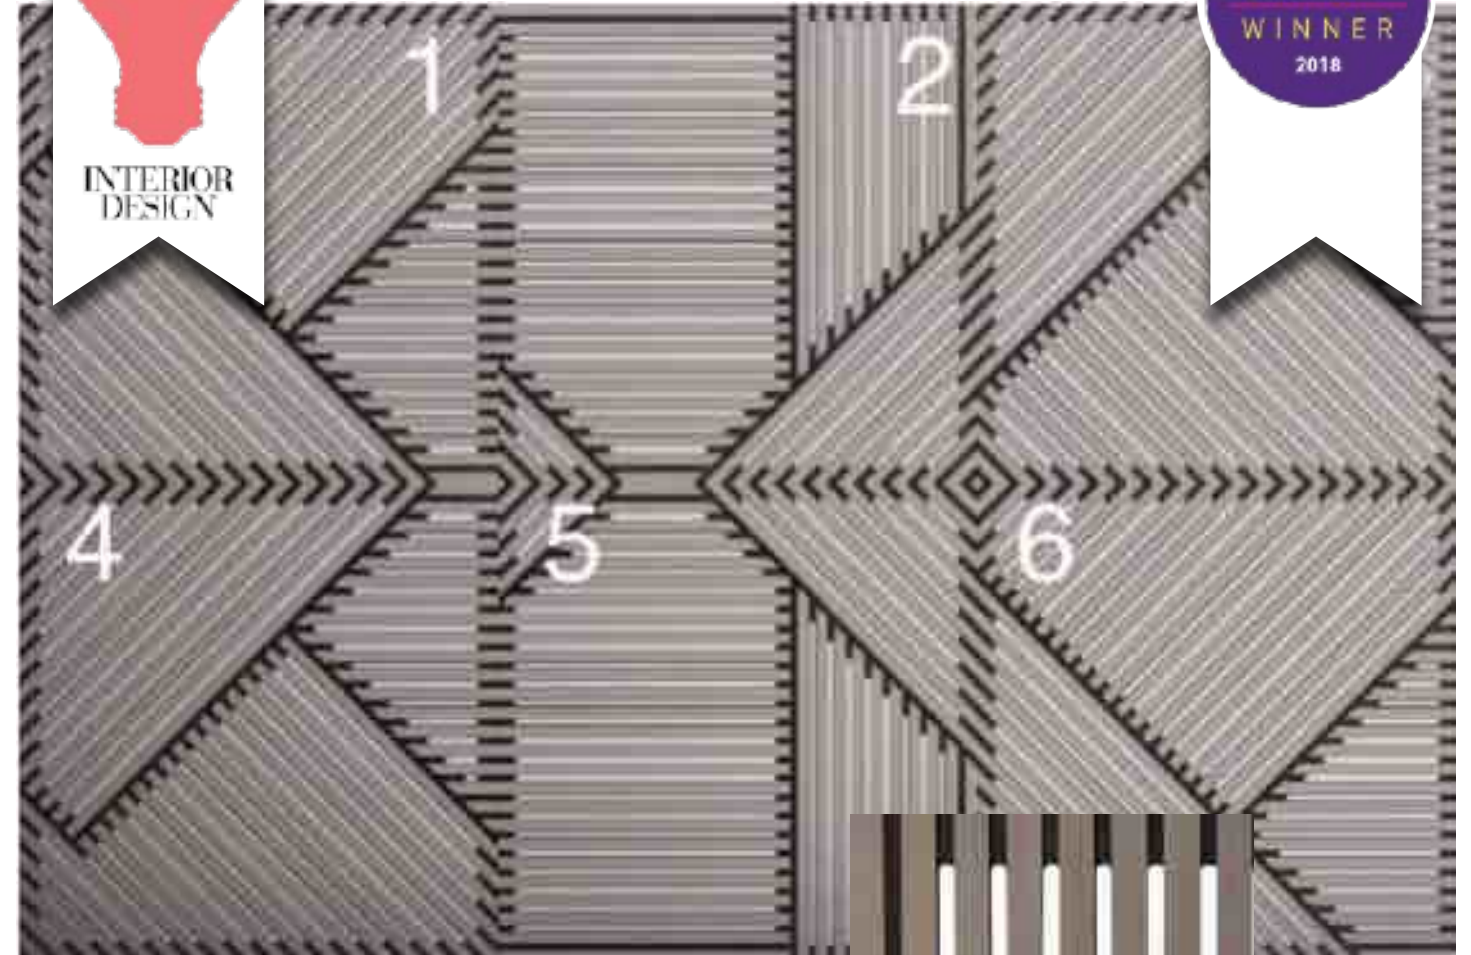

Pattern: 1, 2, 3, 4, 5, 6  
Noir

Color: Greige Noir

face line →  
groove →

The Futura and FuturaSound Collection is comprised of 6 different patterns (4,5,6 mirror 1,2,3).

Material: Plyboo RealCore® bamboo  
Dimensions: 3/4" x 47 3/4" x 47 3/4" or 19mm x 1213mm x 1213mm  
Fire Rating: Class C (Class B available)

Color: Greige Noir

face line →  
groove →  
cut-out →

Panels can be rotated and combined to create 5000+ unique designs.

Material: Plyboo RealCore® bamboo  
Dimensions: 3/4" x 47 3/4" x 47 3/4" or 19mm x 1213mm x 2432mm  
Fire Rating: Class C (Class B available) NRC: avg. 0.67 with QuietWall