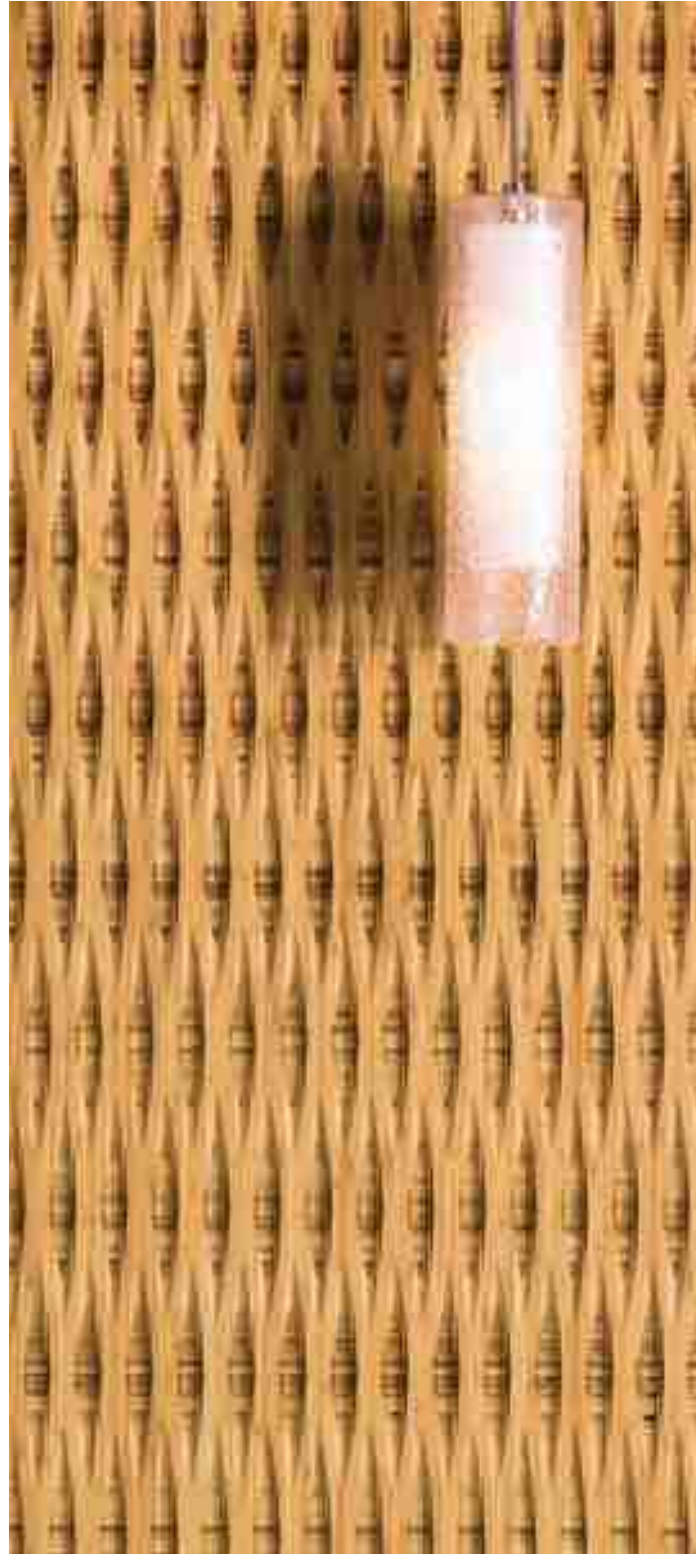

Reveal Collection

Style: C1
Amber