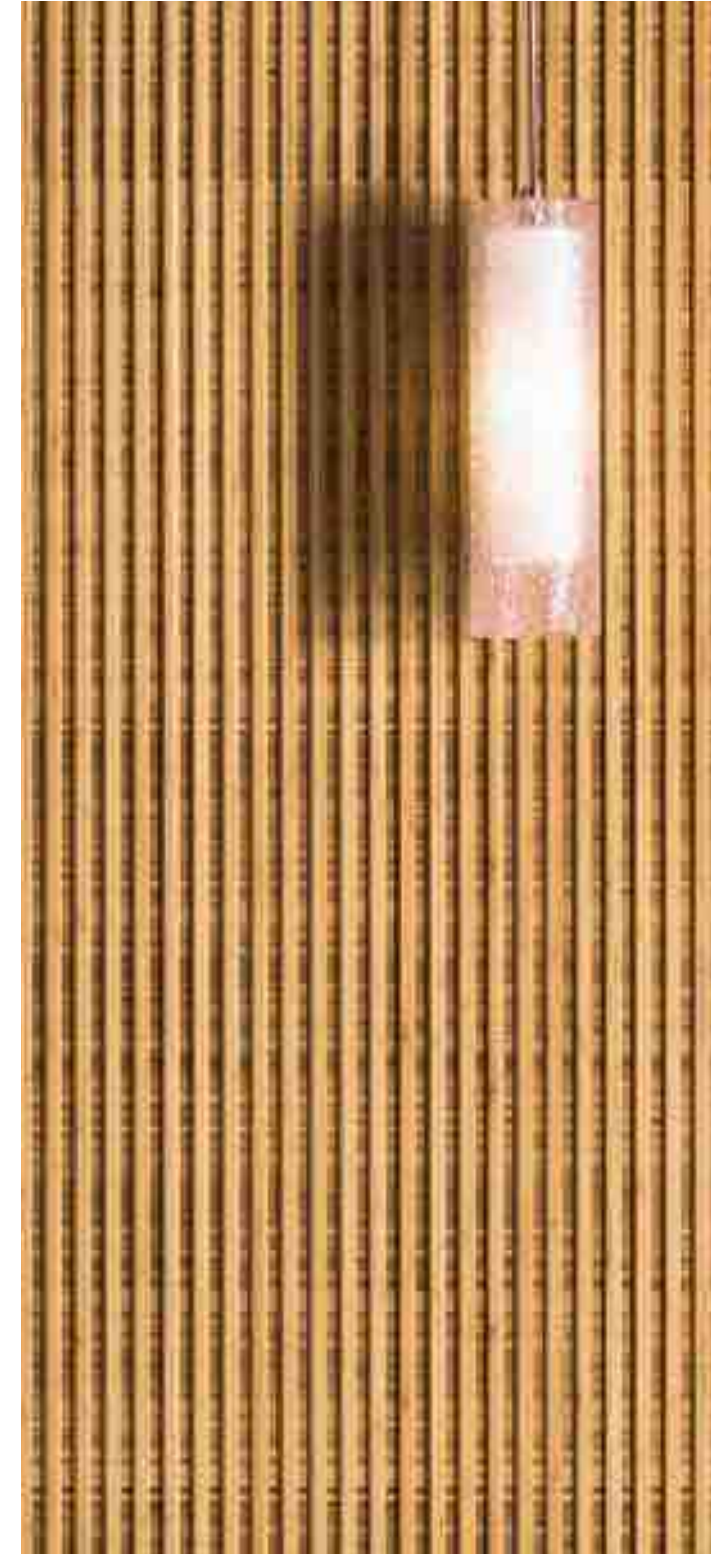

# Reveal Collection

Style: C1  
Amber

Style: C13  
Amber

Style: C10  
Amber

Style: C11  
Amber

Material: Plyboo RealCore® bamboo  
Dimensions: 3/4" x 47 3/4" x 95 3/4" or 19mm x 1213mm x 2432mm  
Fire Rating: Class C (Class B available)