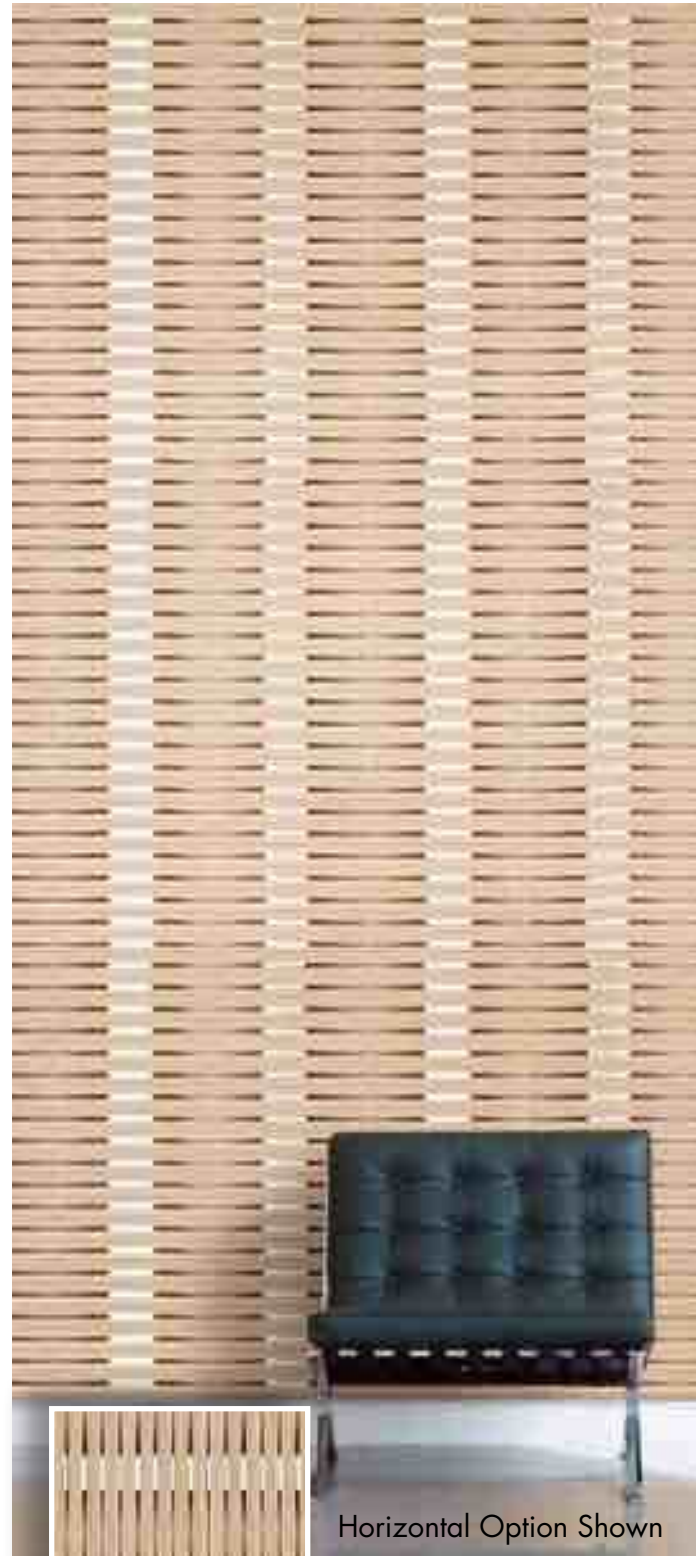

Horizontal Option Shown

Style: BWS115
Crema (Beeswing Sound)