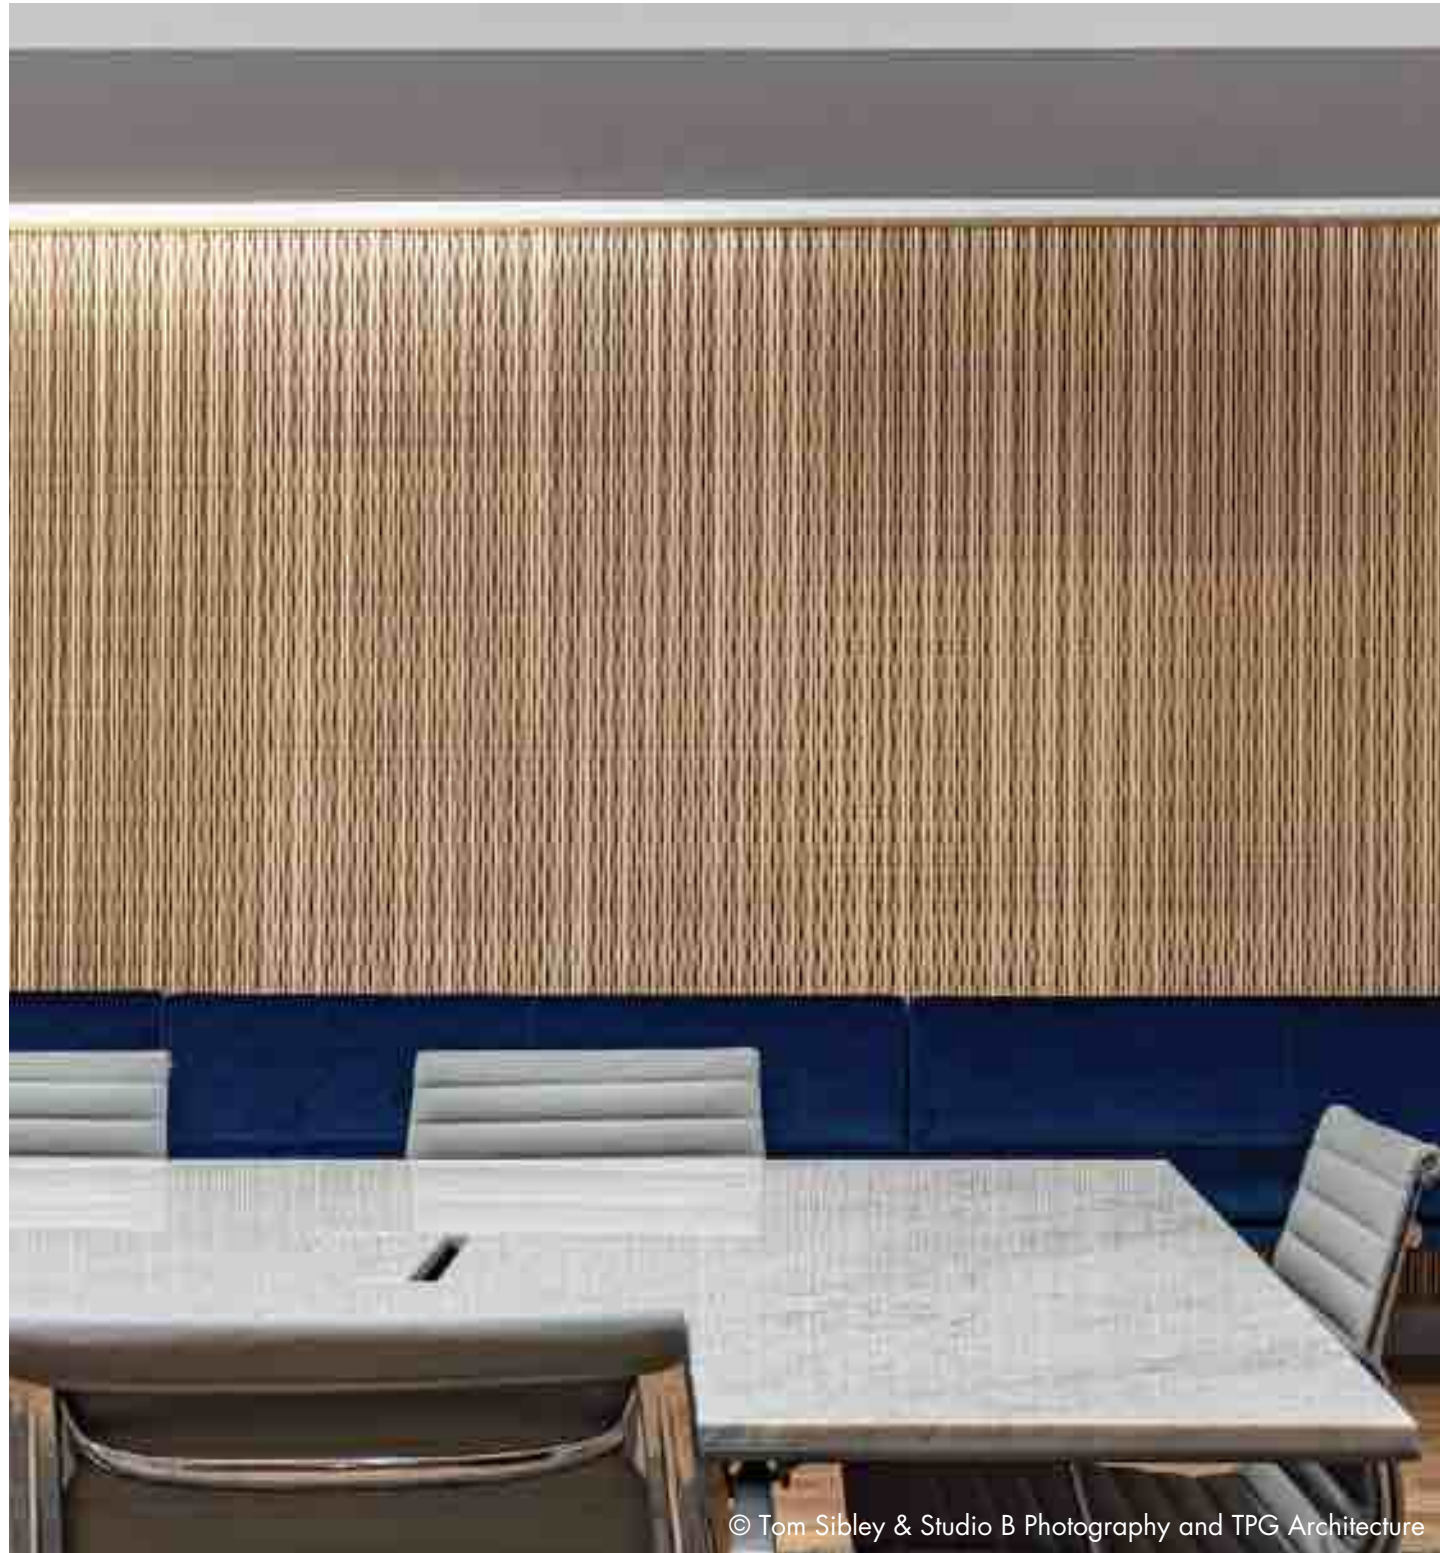

Style: LS11
Fog

© Tom Sibley & Studio B Photography and TPG Architecture