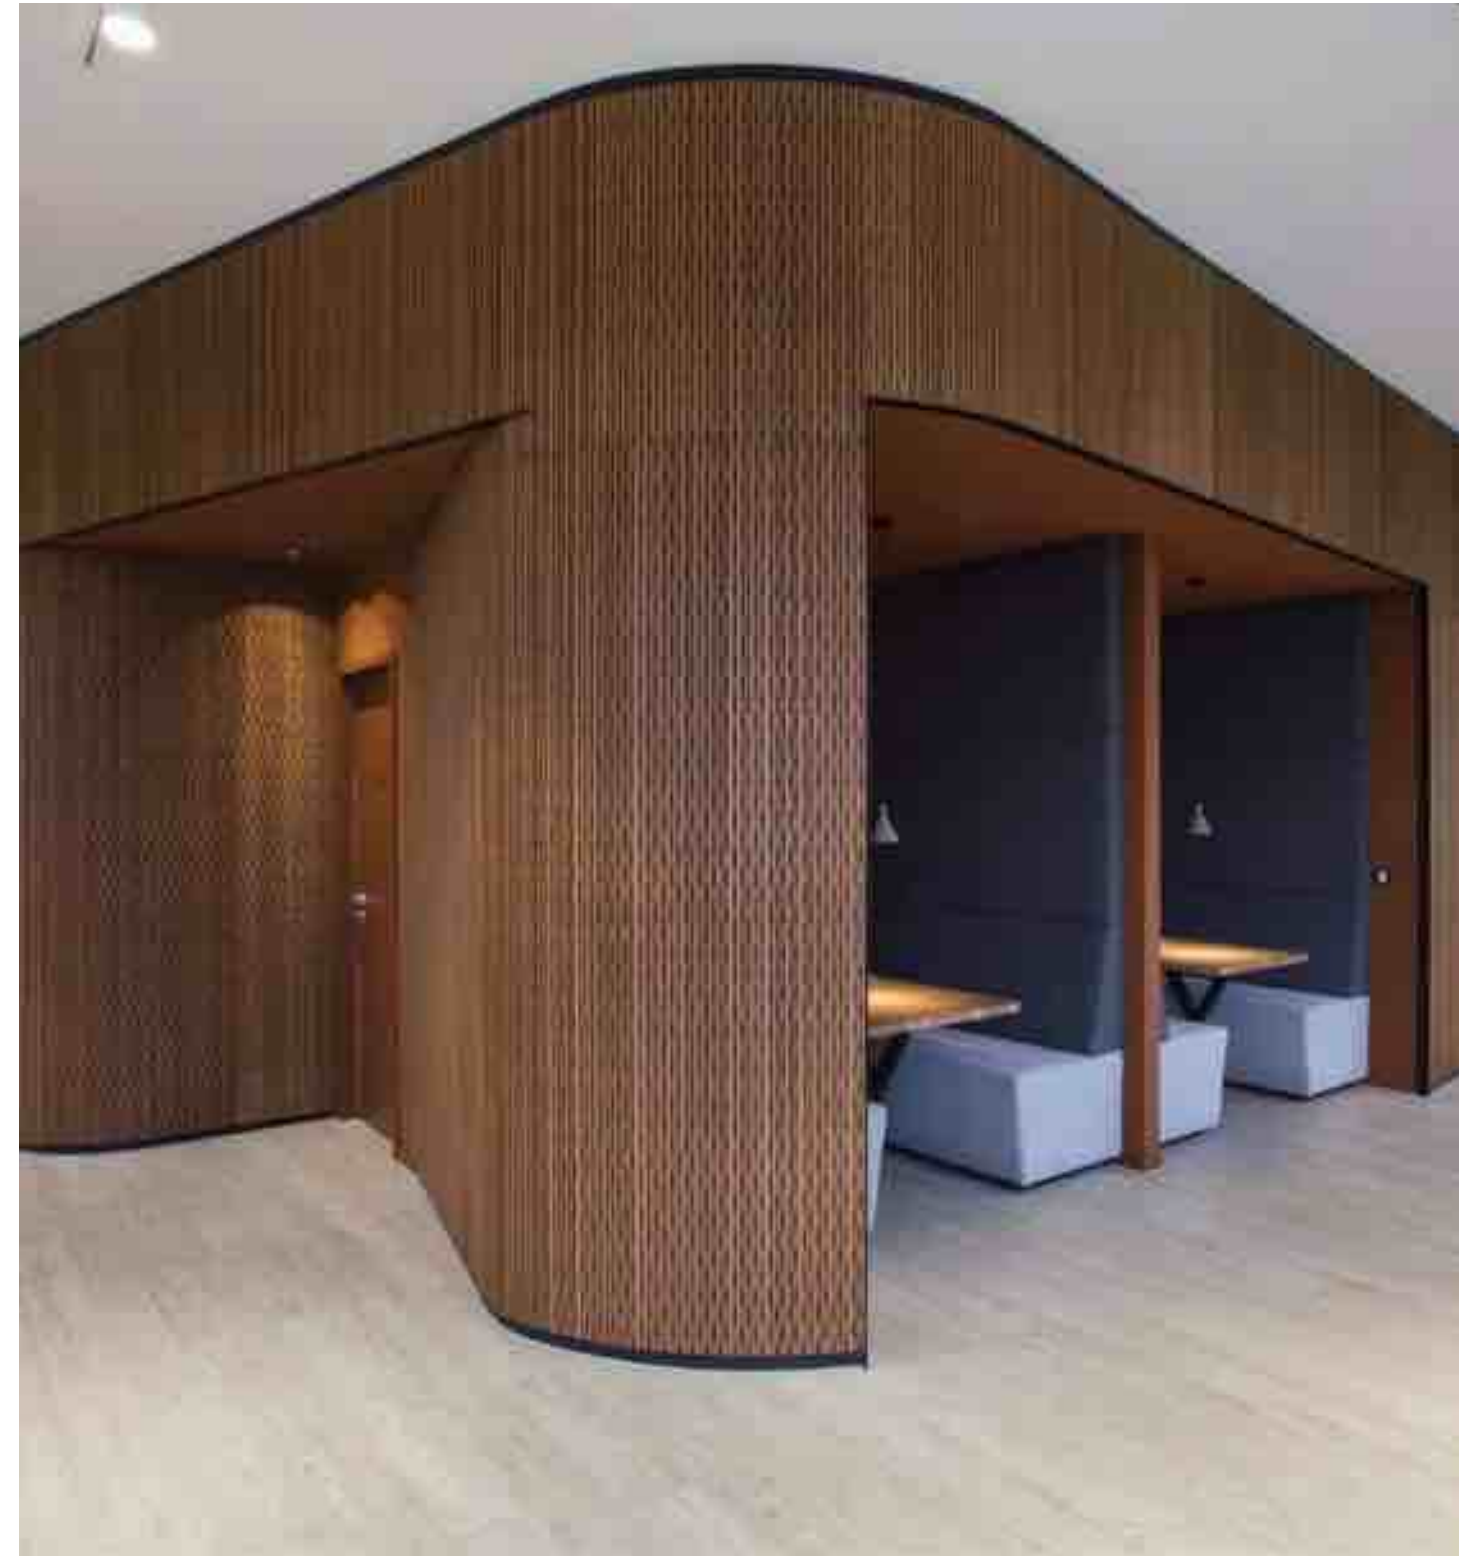

Style: LH56
Bitterwood

Material: Plyboo RealCore® bamboo
Dimensions: 1/2" x 47 3/4" x 95 3/4" or 12mm x 1213mm x 2432mm
Fire Rating: Class C (Class B available) NRC: avg. 0.70 with QuietWall
Radius Bend: 24", 610mm